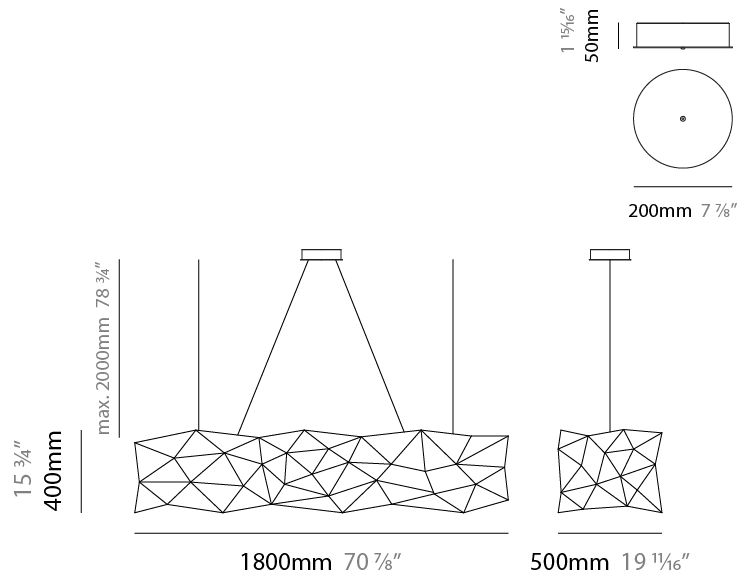

GENERAL

Series: Universe Abstract
Brand: Quasar
Division: Design
Mounting Type: Suspension
Mounting Location: Ceiling
Subcategory: Ambient

PHYSICAL

Shape: Abstract
Length (mm): 1800
Length (in): 70 ⁷/₈
Width (mm): 500
Width (in): 19 ¹¹/₁₆
Height (mm): 400
Height (in): 15 ³/₄
Max. Overall Height (mm): 2400
Max. Overall Height (in): 92 ¹/₂
Light Distribution: Omnidirectional
Weight (kg): 4.5
Weight (lbs): 9.9
[Fixture Finish: NIC / BRA / BBR](#)
Fixture Material: Metal
Upon Request: Custom Sizes

ELECTRICAL

Number of Lamps: 60
Lamp Type: LED Retrofit
Input Wattage (W): 21.78
Bulb Included: Bulb Included
Max. Wattage Per Lamp (W): 0.33
Lamp Base: E10
[Dimming: Non-Dimming / Phase Dimming (120vac Only)](#)
Driver Included: Yes
Driver Location: Integrated
Driver Type: Constant Voltage - 120/277Vac
Driver Class: Class 2
Input Voltage (V): 120 - 277
Output Voltage (V): 12
Lamp Voltage (V): 12
Upon Request: (Not included - see components) Integral: 0-10Vdc dimming

LED

[Color Temperature (°K): 2600 / 3000 / 3500](#)
Max. Delivered Lumen (lm): 1380 (2600K)
CRI: >90 CRI
Lamp Life (hrs): 50000

OPTICAL

RATINGS AND CERTIFICATIONS

Certified By: Certified for North American Standards
IP rating: IP20

PROJECT	_____
TYPE	_____
SPECIFIER	_____
QUANTITY	_____
DATE	_____