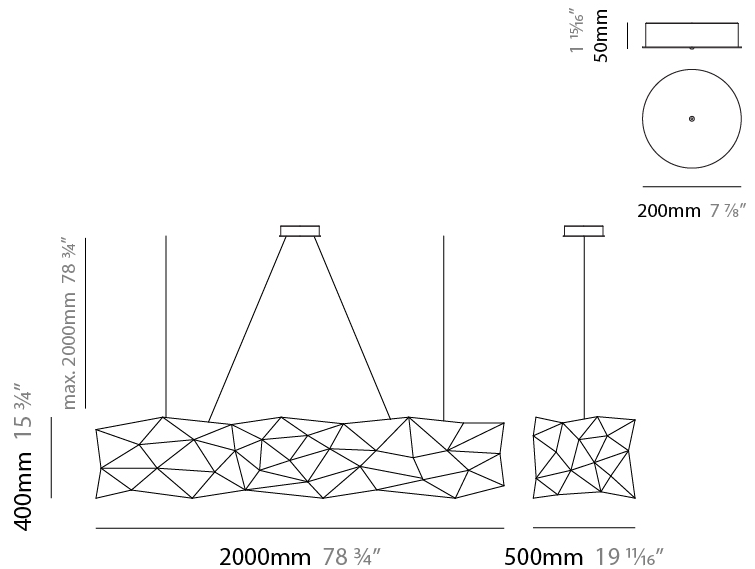

1. To build a product code in our configurator select the specify button on the base model # product page
2. To build a manual product code on this datasheet choose from the options listed below in blue font and add the suffix to the base model #

GENERAL

Series: Universe Abstract
Brand: Quasar
Division: Design
Mounting Type: Suspension
Mounting Location: Ceiling
Subcategory: Ambient

PHYSICAL

Shape: Abstract
Length (mm): 2000
Length (in): 78 ¾
Width (mm): 500
Width (in): 19 11/16
Height (mm): 400
Height (in): 15 ¾
Max. Overall Height (mm): 2000
Max. Overall Height (in): 78 ¾
Light Distribution: Omnidirectional
Weight (kg): 4.5
Weight (lbs): 9.9
[Fixture Finish: NIC / BRA / BBR](#)
Fixture Material: Metal
Upon Request: Custom Sizes

ELECTRICAL

Number of Lamps: 70
Lamp Type: LED Retrofit
Input Wattage (W): 23.1
Bulb Included: Bulb Included
Max. Wattage Per Lamp (W): 0.33
Lamp Base: E10
[Dimming: Non-Dimming / Phase Dimming (120vac Only)](#)
Driver Included: Yes
Driver Location: Integrated
Driver Type: Constant Voltage - 120/277Vac
Driver Class: Class 2
Input Voltage (V): 120 - 277
Output Voltage (V): 12
Lamp Voltage (V): 12
Upon Request: (Not included - see components) Integral: 0-10Vdc dimming

LED

[Color Temperature (°K): 2600 / 3000 / 3500](#)
Max. Delivered Lumen (lm): 1610 (2600K)
CRI: >90 CRI
Lamp Life (hrs): 50000

OPTICAL

RATINGS AND CERTIFICATIONS

Certified By: Certified for North American Standards
IP rating: IP20