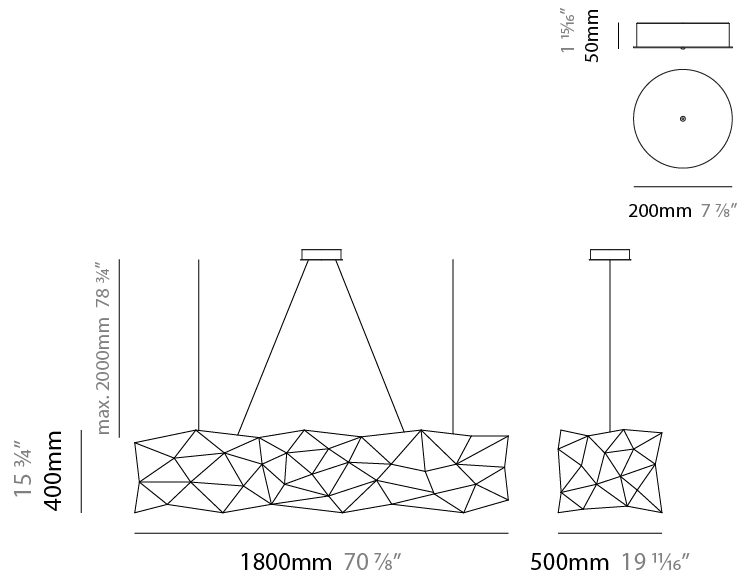

GENERAL

Series: Universe Abstract
Brand: Quasar
Division: Design
Mounting Type: Suspension
Mounting Location: Ceiling
Subcategory: Ambient

PHYSICAL

Shape: Abstract
Length (mm): 1800
Length (in): 70 ⁷/₈
Width (mm): 500
Width (in): 19 ¹¹/₁₆
Height (mm): 400
Height (in): 15 ³/₄
Max. Overall Height (mm): 2400
Max. Overall Height (in): 92 ¹/₂
Light Distribution: Omnidirectional
Fixture Finish: [NIC / BRA / BBR](#)
Fixture Material: Metal
Upon Request: Custom Sizes

ELECTRICAL

Number of Lamps: 60 + 1
Lamp Type: LED Retrofit
Input Wattage (W): 26.8
Bulb Included: Bulb Included
Max. Wattage Per Lamp (W): 0.33 + 7
Lamp Base: E10 + GU10
Dimming: [Non-Dimming / Phase Dimming (120vac Only)](#)
Driver Included: Yes
Driver Location: Integrated
Driver Type: Constant Voltage - 120/277Vac
Driver Class: Class 2
Input Voltage (V): 120 - 277
Output Voltage (V): 12
Lamp Voltage (V): 12
Upon Request: (Not included - see components) Integral: 0-10Vdc dimming

LED

Color Temperature (°K): [2600 / 3000 / 3500](#)
CRI: >90 CRI
Lamp Life (hrs): 50000

OPTICAL

RATINGS AND CERTIFICATIONS

Certified By: Certified for North American Standards
IP rating: IP20

PROJECT	_____
TYPE	_____
SPECIFIER	_____
QUANTITY	_____
DATE	_____