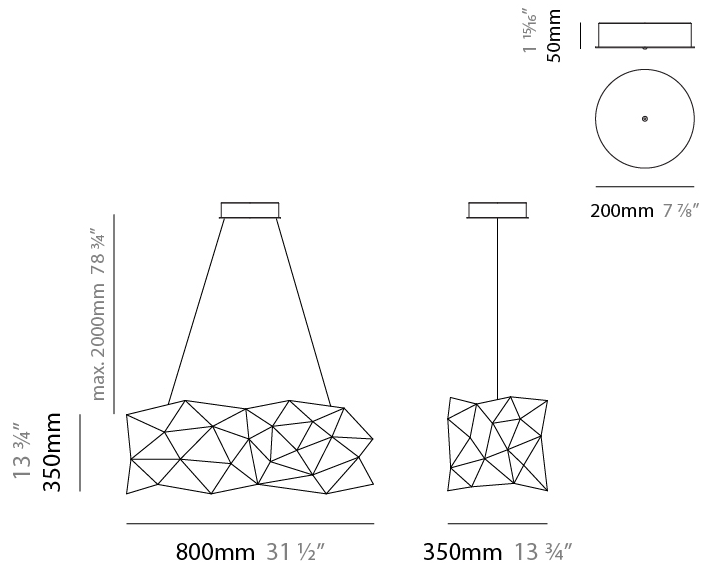

D101365-

base number   LED Dimming   Color Temperature   Finish Options

1. To build a product code in our configurator select the specify button on the base model # product page
2. To build a manual product code on this datasheet choose from the options listed below in blue font and add the suffix to the base model #

GENERAL

Series: Universe Abstract
Brand: Quasar
Division: Design
Mounting Type: Suspension
Mounting Location: Ceiling
Subcategory: Ambient

PHYSICAL

Shape: Abstract
Length (mm): 800
Length (in): 31 1/2
Width (mm): 350
Width (in): 13 3/4
Height (mm): 350
Height (in): 13 3/4
Max. Overall Height (mm): 2000
Max. Overall Height (in): 78 3/4
Light Distribution: Omnidirectional
Weight (kg): 4
Weight (lbs): 8.8
[Fixture Finish: NIC / BRA / BBR](#)
Fixture Material: Metal
Upon Request: Custom Sizes

ELECTRICAL

Number of Lamps: 35
Lamp Type: LED Retrofit
Input Wattage (W): 11.55
Bulb Included: Bulb Included
Max. Wattage Per Lamp (W): 0.3
Lamp Base: E10
[Dimming: Non-Dimming / Phase Dimming (120vac Only)](#)
Driver Included: Yes
Driver Location: Integrated
Driver Type: Constant Voltage - 120/277Vac
Driver Class: Class 2
Input Voltage (V): 120 - 277
Output Voltage (V): 12
Lamp Voltage (V): 12

LED

[Color Temperature (*K): 2600 / 3000 / 3500](#)
Max. Delivered Lumen (lm): 805 (2600K)
CRI: >90 CRI
Lamp Life (hrs): 50000

OPTICAL

RATINGS AND CERTIFICATIONS

Certified By: Certified for North American Standards
IP rating: IP20