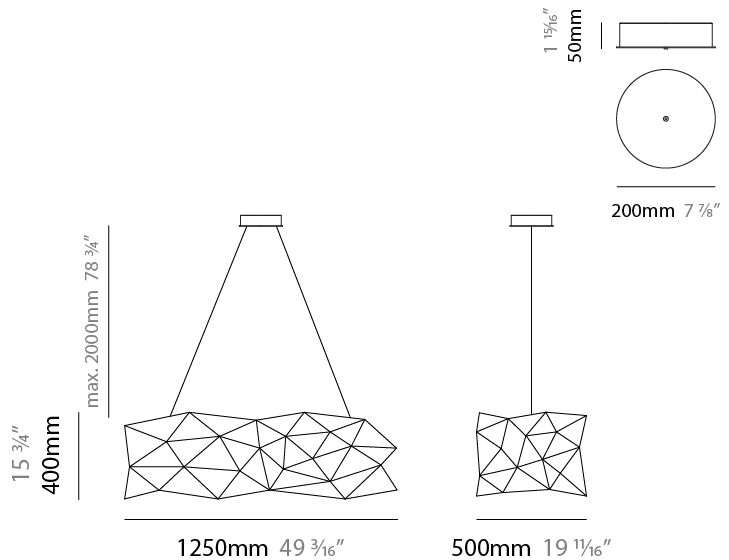

1. To build a product code in our configurator select the specify button on the base model # product page
2. To build a manual product code on this datasheet choose from the options listed below in blue font and add the suffix to the base model #

GENERAL

Series: Universe Abstract
Brand: Quasar
Division: Design
Mounting Type: Suspension
Mounting Location: Ceiling
Subcategory: Ambient

PHYSICAL

Shape: Abstract
Length (mm): 1250
Length (in): 49 ³/₁₆"
Width (mm): 500
Width (in): 19 ¹¹/₁₆"
Height (mm): 400
Height (in): 15 ³/₄"
Max. Overall Height (mm): 2400
Max. Overall Height (in): 94 ¹/₂"
Light Distribution: Omnidirectional
Fixture Finish: [NIC / BRA / BBR](#)
Fixture Material: Metal
Upon Request: Custom Sizes

ELECTRICAL

Number of Lamps: 50 + 1
Lamp Type: LED Retrofit
Input Wattage (W): 23.5
Bulb Included: Bulb Included
Max. Wattage Per Lamp (W): 0.33 + 7
Lamp Base: E10 + GU10
Dimming: [Non-Dimming / Phase Dimming (120vac Only)](#)
Driver Included: Yes
Driver Location: Integrated
Driver Type: Constant Voltage - 120/277Vac
Driver Class: Class 2
Input Voltage (V): 120 - 277
Output Voltage (V): 12
Lamp Voltage (V): 12
Upon Request: (Not included - see components) Integral: 0-10Vdc dimming

LED

Color Temperature (°K): [2600 / 3000 / 3500](#)
CRI: >90 CRI
Lamp Life (hrs): 50000

OPTICAL

RATINGS AND CERTIFICATIONS

Certified By: Certified for North American Standards
IP rating: IP20