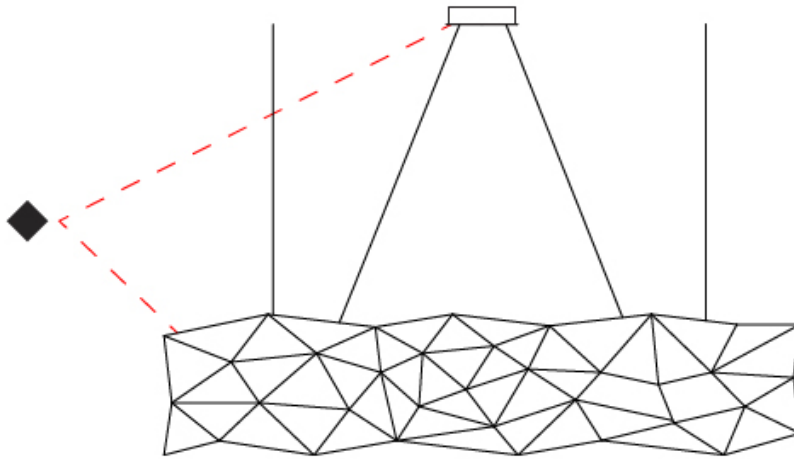

UNIVERSE ABSTRACT SUSPENSION

D101359-

PROJECT

TYPE

SPECIFIER

QUANTITY

DATE