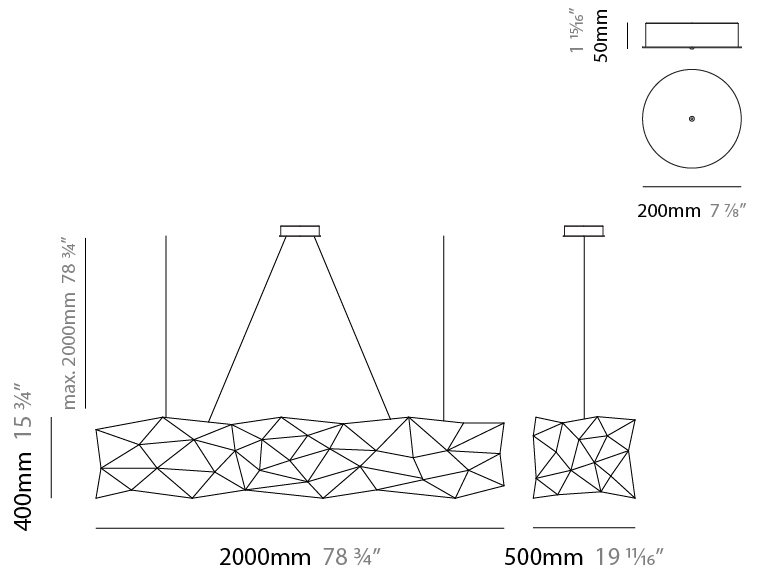

D101363-

base number   LED Dimming   Color Temperature   Finish Options

1. To build a product code in our configurator select the specify button on the base model # product page
2. To build a manual product code on this datasheet choose from the options listed below in blue font and add the suffix to the base model #

GENERAL

Series: Universe Abstract
Brand: Quasar
Division: Design
Mounting Type: Suspension
Mounting Location: Ceiling
Subcategory: Ambient

PHYSICAL

Shape: Abstract
Length (mm): 2000
Length (in): 78 ¾
Width (mm): 500
Width (in): 19 11/16
Height (mm): 400
Height (in): 15 ¾
Max. Overall Height (mm): 2000
Max. Overall Height (in): 78 ¾
Light Distribution: Omnidirectional
Fixture Finish: [NIC / BRA / BBR](#)
Fixture Material: Metal
Upon Request: Custom Sizes

ELECTRICAL

Number of Lamps: 70 + 1
Lamp Type: LED Retrofit
Input Wattage (W): 30.1
Bulb Included: Bulb Included
Max. Wattage Per Lamp (W): 0.33 + 7
Lamp Base: E10 + GU10
Dimming: [Non-Dimming / Phase Dimming (120vac Only)](#)
Driver Included: Yes
Driver Location: Integrated
Driver Type: Constant Voltage - 120/277Vac
Driver Class: Class 2
Input Voltage (V): 120 - 277
Output Voltage (V): 12
Lamp Voltage (V): 12
Upon Request: (Not included - see components) Integral: 0-10Vdc dimming

LED

Color Temperature (°K): [2600 / 3000 / 3500](#)
CRI: >90 CRI
Lamp Life (hrs): 50000

OPTICAL

RATINGS AND CERTIFICATIONS

Certified By: Certified for North American Standards
IP rating: IP20